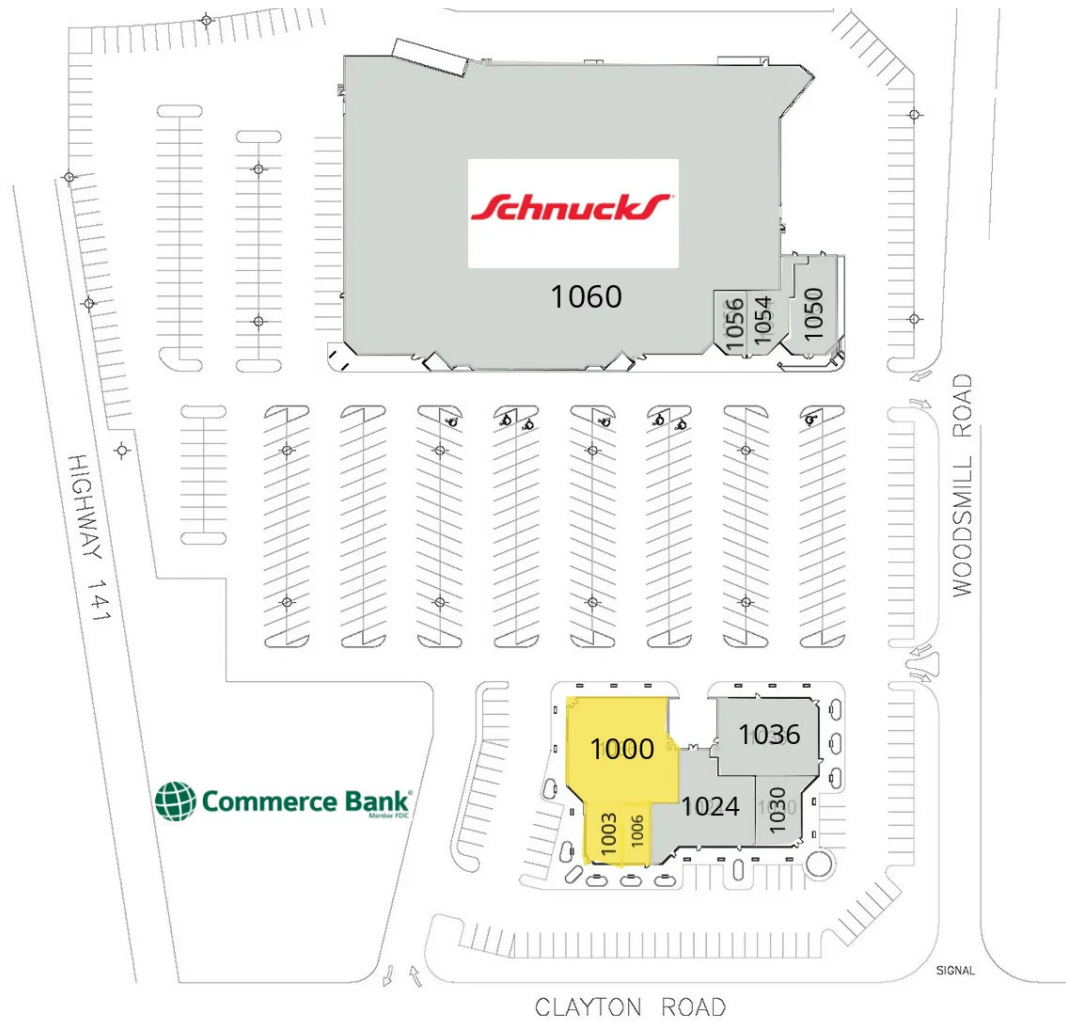

Woodsmill Plaza

1054 WOODSMILL PLAZA | TOWN & COUNTRY, MO 63017

Lot	Tenant	Size
1006	Available	1,195 SF
1024	Mike Duffy's	4,454 SF
1030	AT&T	1,755 SF
1036	Banfield Pet Hospital	3,500 SF
1050	Taichi Bubble Tea	2,111 SF
1054	Lush Nails & Spa	1,720 SF
1056	Woof Gang Bakery & Grooming	1,050 SF
1060	Schnucks	63,631 SF
1000	Available	5,200 SF
1003	Available	1,159 SF